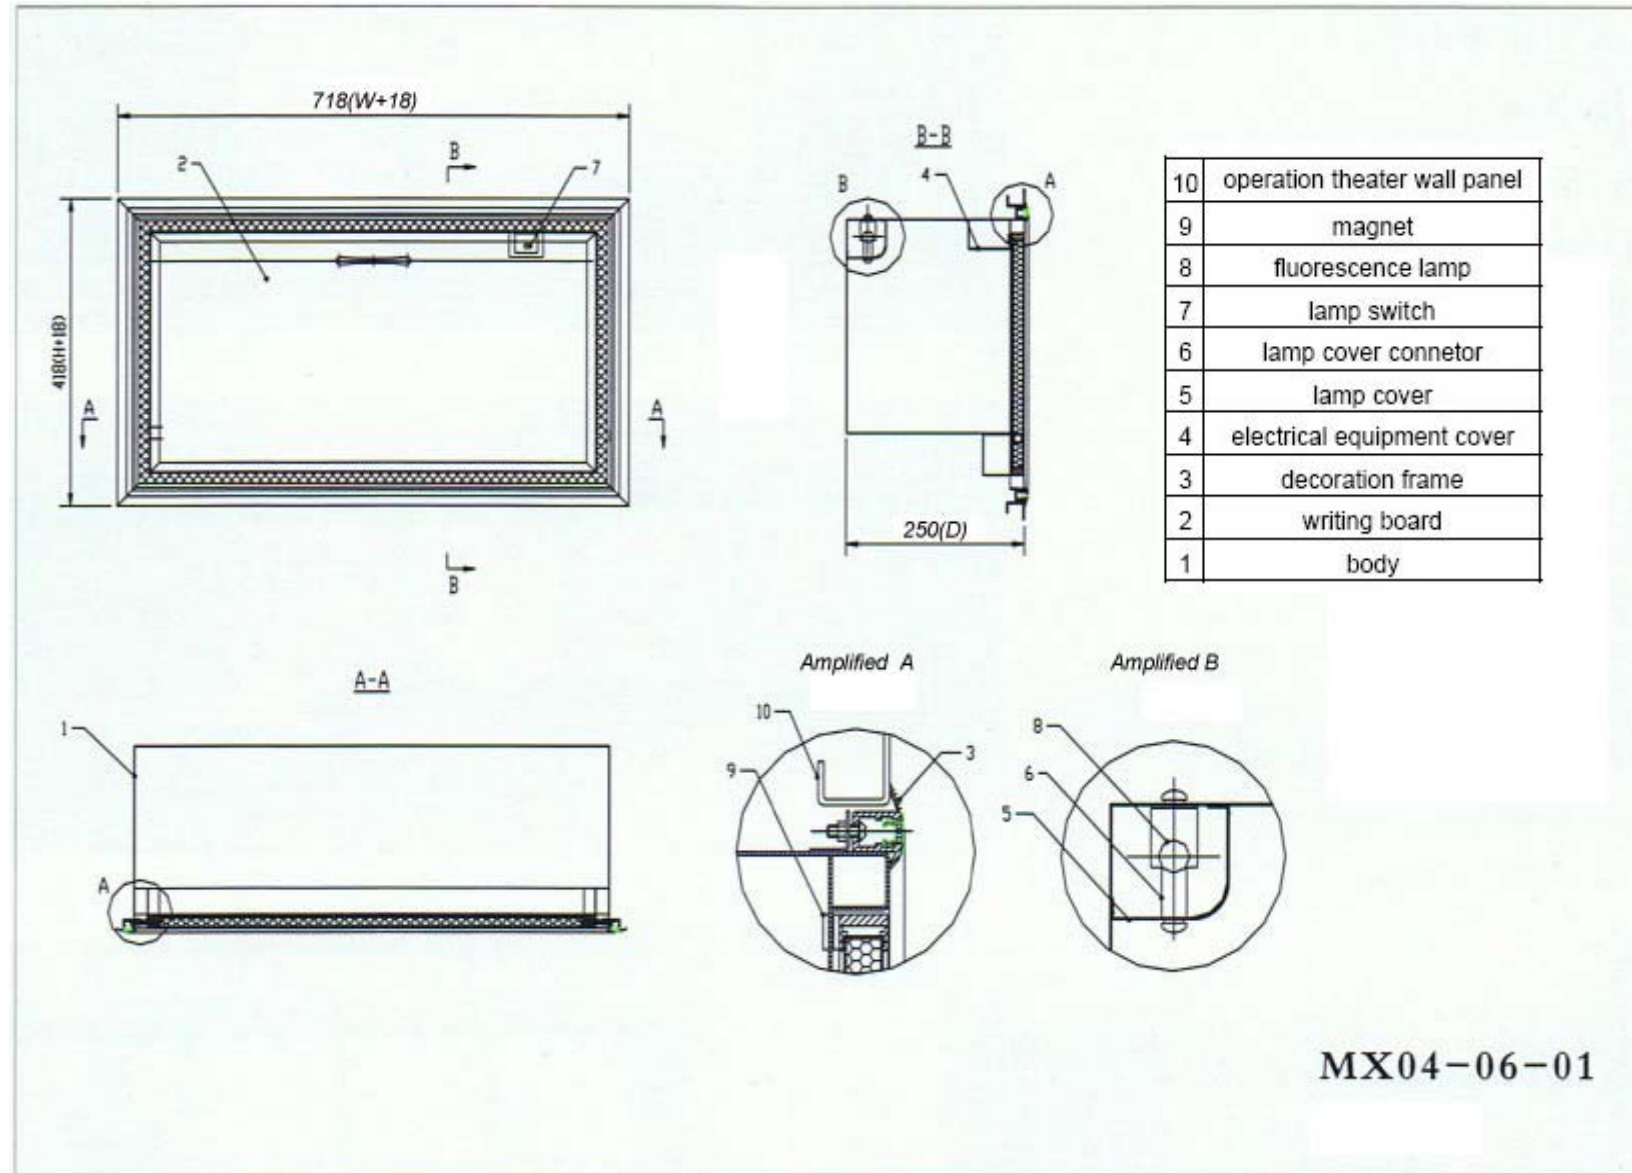

Model	Dimension(W x H x D,MM)	Enclosure Material
MX04-06-01	700 x 400 x 250	Aluminum
MX04-06-02	700 x 400 x 250	Stainless Steel

Figure 1

Figure 2